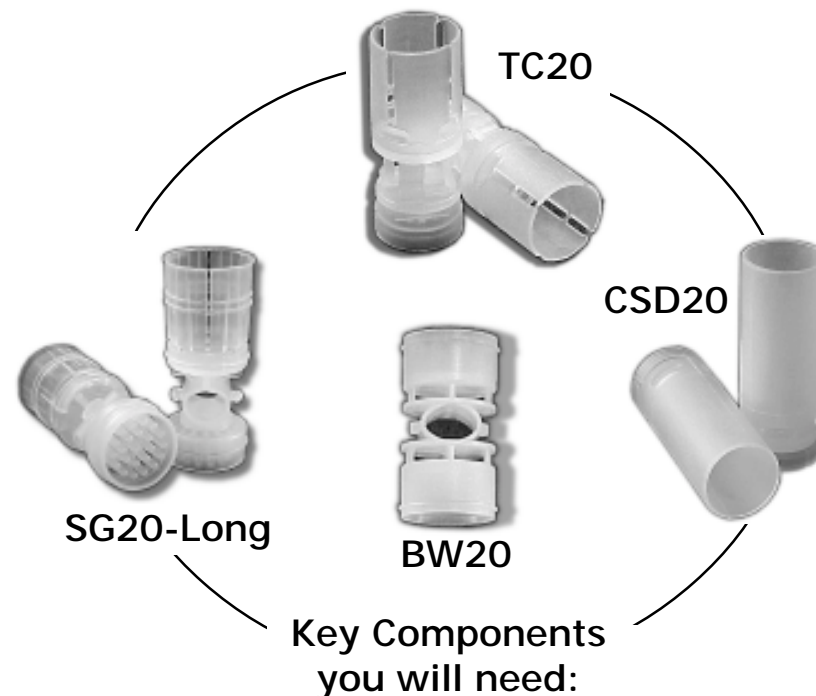

## 20/3A.1 Multi-Hull Loads

- 20 Gauge 3" Multi-Hull
- Manufactured by Cheddite to BPI MultiHull specifications

### Editorial notes:

For better roll crimps (and fold crimps) in the 20 gauge, use an overshot card on top of the shot.

***The CSD20 is sold unsplit to allow for customized pattern control. The loader MUST cut the wad into (at least) four petals, approximately one inch in length or longer.***

The Multi-hull crimps easily. On the first firing, give it some extra time at the crimp station to develop a memory in the plastic.

The CH209 primers referred to in the data are Cheddite 209 primers that come with these Multi-Hulls.